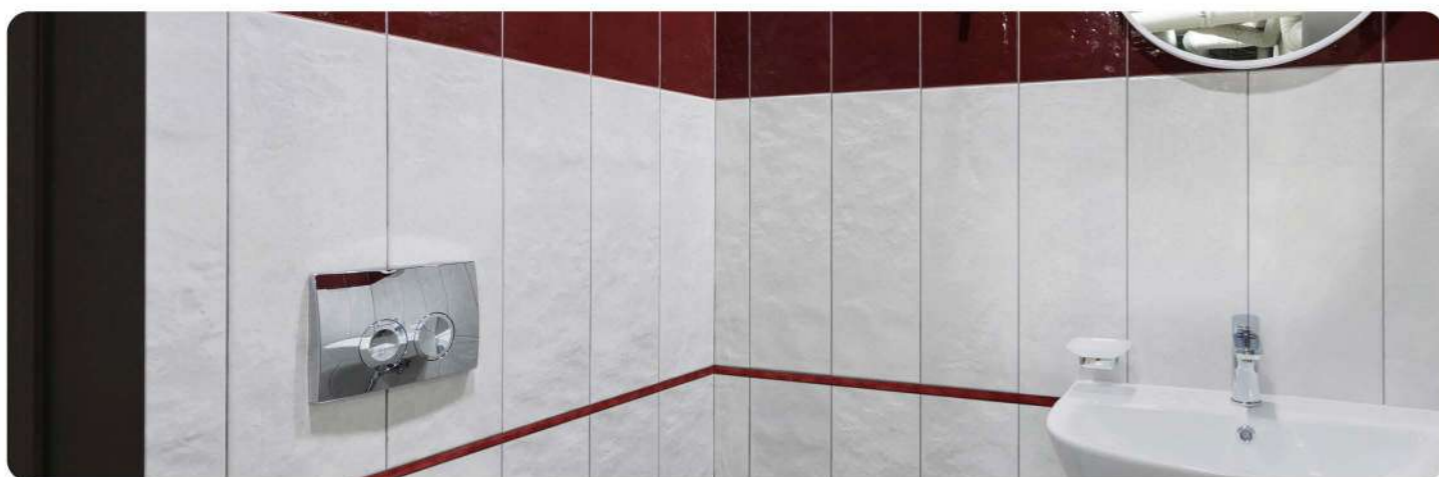

PERFILES DECORADOS

DECORATED TRIMS
PROFILÉS DÉCORÉS
PROFILI DECORATI

COLECCIÓN LED | COLECCIÓN AQUA | **PERFILES DECORADOS** | COLECCIÓN MOSAICOS | PERFILES DE ALUMINIO | PERFILES DE ACERO | PERFILES RÚSTICOS | PERFILES DE PVC | SISTEMAS DE NIVELACIÓN | COMPLEMENTOS PARA LA CONSTRUCCIÓN | MATERIAL PROMOCIONAL | INFORMACIÓN TÉCNICA

LED COLLECTION | AQUA COLLECTION | **DECORATED PROFILES** | MOSAIC COLLECTION | ALUMINIUM PROFILES | STEEL PROFILES | RUSTIC PROFILES | PVC PROFILES | LEVELLING SYSTEMS | CONSTRUCTION COMPLEMENTS | MERCHANDISING | TECHNICAL INFORMATION

FUSIÓN Colección

FUSION Collection | Collection FUSIÓN | Collezione FUSION

LISTELO 9X17 MM

240 CM

10 PCS

Verde Esmeralda Emerald Green 00FU1VE | Oro Gold 00FU1OR | Púrpura Purple 00FU1PR | Rojo Red 00FU1RJ

Colección VINTAGE

VINTAGE Collection | Collection VINTAGE | Collezione VINTAGE

LISTELO 12X12 MM

260 CM

50 PCS