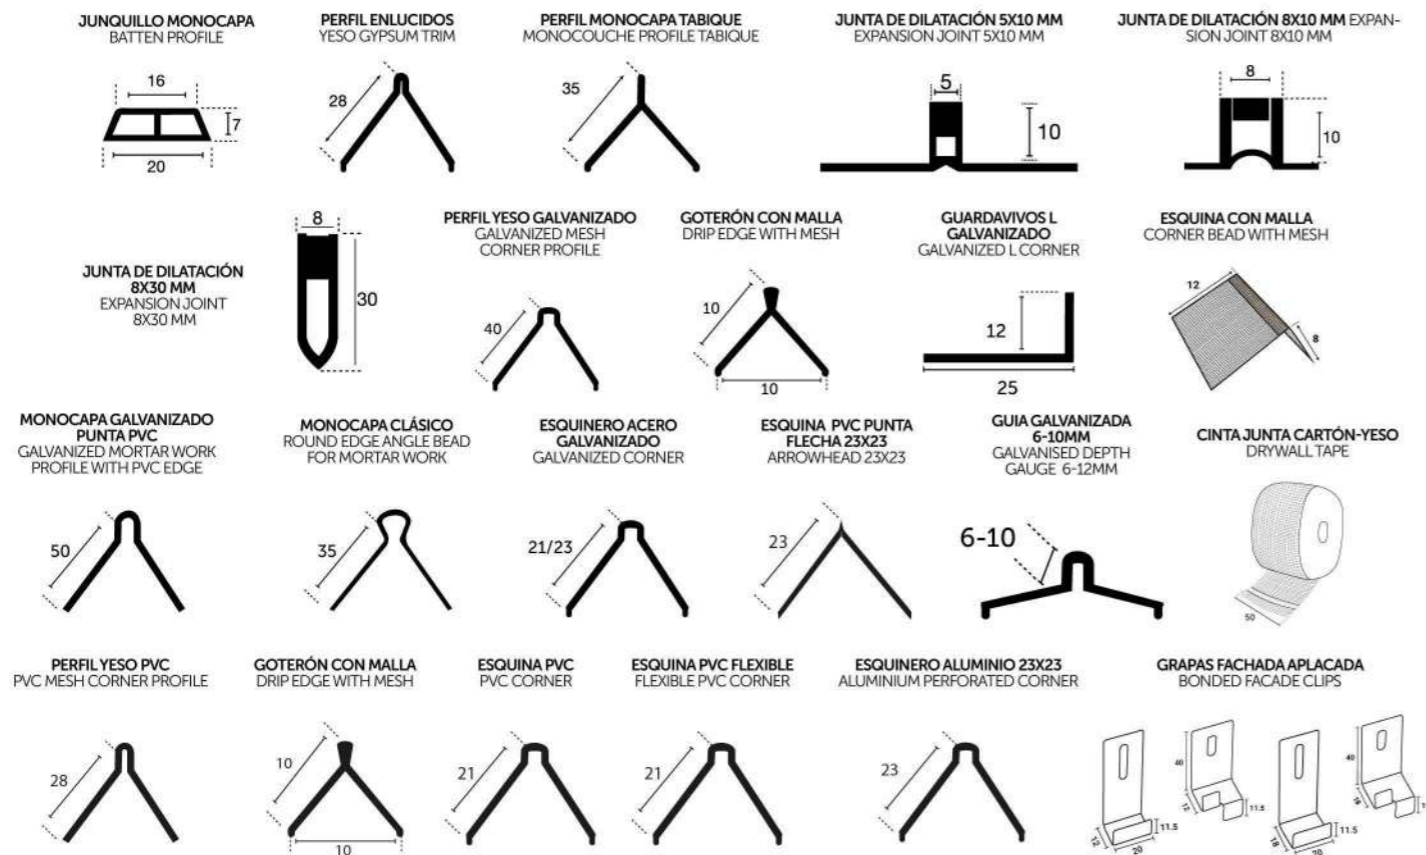

COMPLEMENTOS CONSTRUCCIÓN CONSTRUCTION COMPLEMENTS

INSTRUCTIONS FIXING AND CLEANING

Recommandations de Placement et Nettoyage - Raccomandazioni di Posizionamento e Pulizia

PVC

1. 1 Line up the trim carefully along the corner, making sure that the fixing material passes through the holes on the fixing wing.
2. 2 Install the tiles, pressing on the fixing wing in order to ensure a perfect finish.
3. 3 Carefully clean away excess fixing material.

The majority of cleaning products on the market will not damage or discolour your plain coloured PVC trims. However, decorated finishes are more delicate, and they should be carefully cleaned with a damp non abrasive cloth or sponge.

ALUMINIUM AND STAINLESS STEEL

1. 1 Line up the trim carefully along the corner, making sure that the fixing material passes through the holes on the fixing wing.
2. 2 Install the tiles, pressing on the fixing wing in order to ensure a perfect finish.
3. 3 Once this process is finished, the profile should be immediately and carefully cleaned. This is especially important as the surface of the profiles is highly sensitive to alkaline materials and other compounds present in the fixing materials. The trims should never be cleaned by applying strong acid or alkaline cleaners, and products such as trisodium phosphate, phosphoric acid, hydrochloric acid, perchloric acid, hydrofluoric acid, fluorides in general, sodium hydroxide and sodium hypochlorite should never be applied. Solvents containing haloalkanes should also be avoided. We recommend cleaning the product with clean water and neutral soap, using a non-abrasive cloth or sponge in order to avoid the appearance of corrosion stains on the anodized surface and unwanted changes in appearance.

IMPORTANT

Tones:
One of the normal characteristics of the raw material used in the manufacture of our products is the possibility of tone variations in different production runs, and so no claims can be accepted for this concept.

Transport:
If the company organizes delivery of the merchandise, the purchaser must check the merchandise upon receipt of the material, ensuring that the products correspond to the material sent and indicated on the delivery slip and that the material shows no sign of damage and is in perfect condition. If any discrepancy exists either in the quantity of material delivered or in the state of the material, then all damages and shortages should be noted on the transport agencies delivery slip (for example, damaged material, discrepancy between amounts delivered and amount on delivery slip etc.). All claims must be made within 7 days of reception of the merchandise. No claims will be accepted after this period. If no discrepancies are noted upon reception, neither the transport agency nor the company can accept claims for damages or loss.

Más información | More information

Plus d'informations | Maggiori informazioni